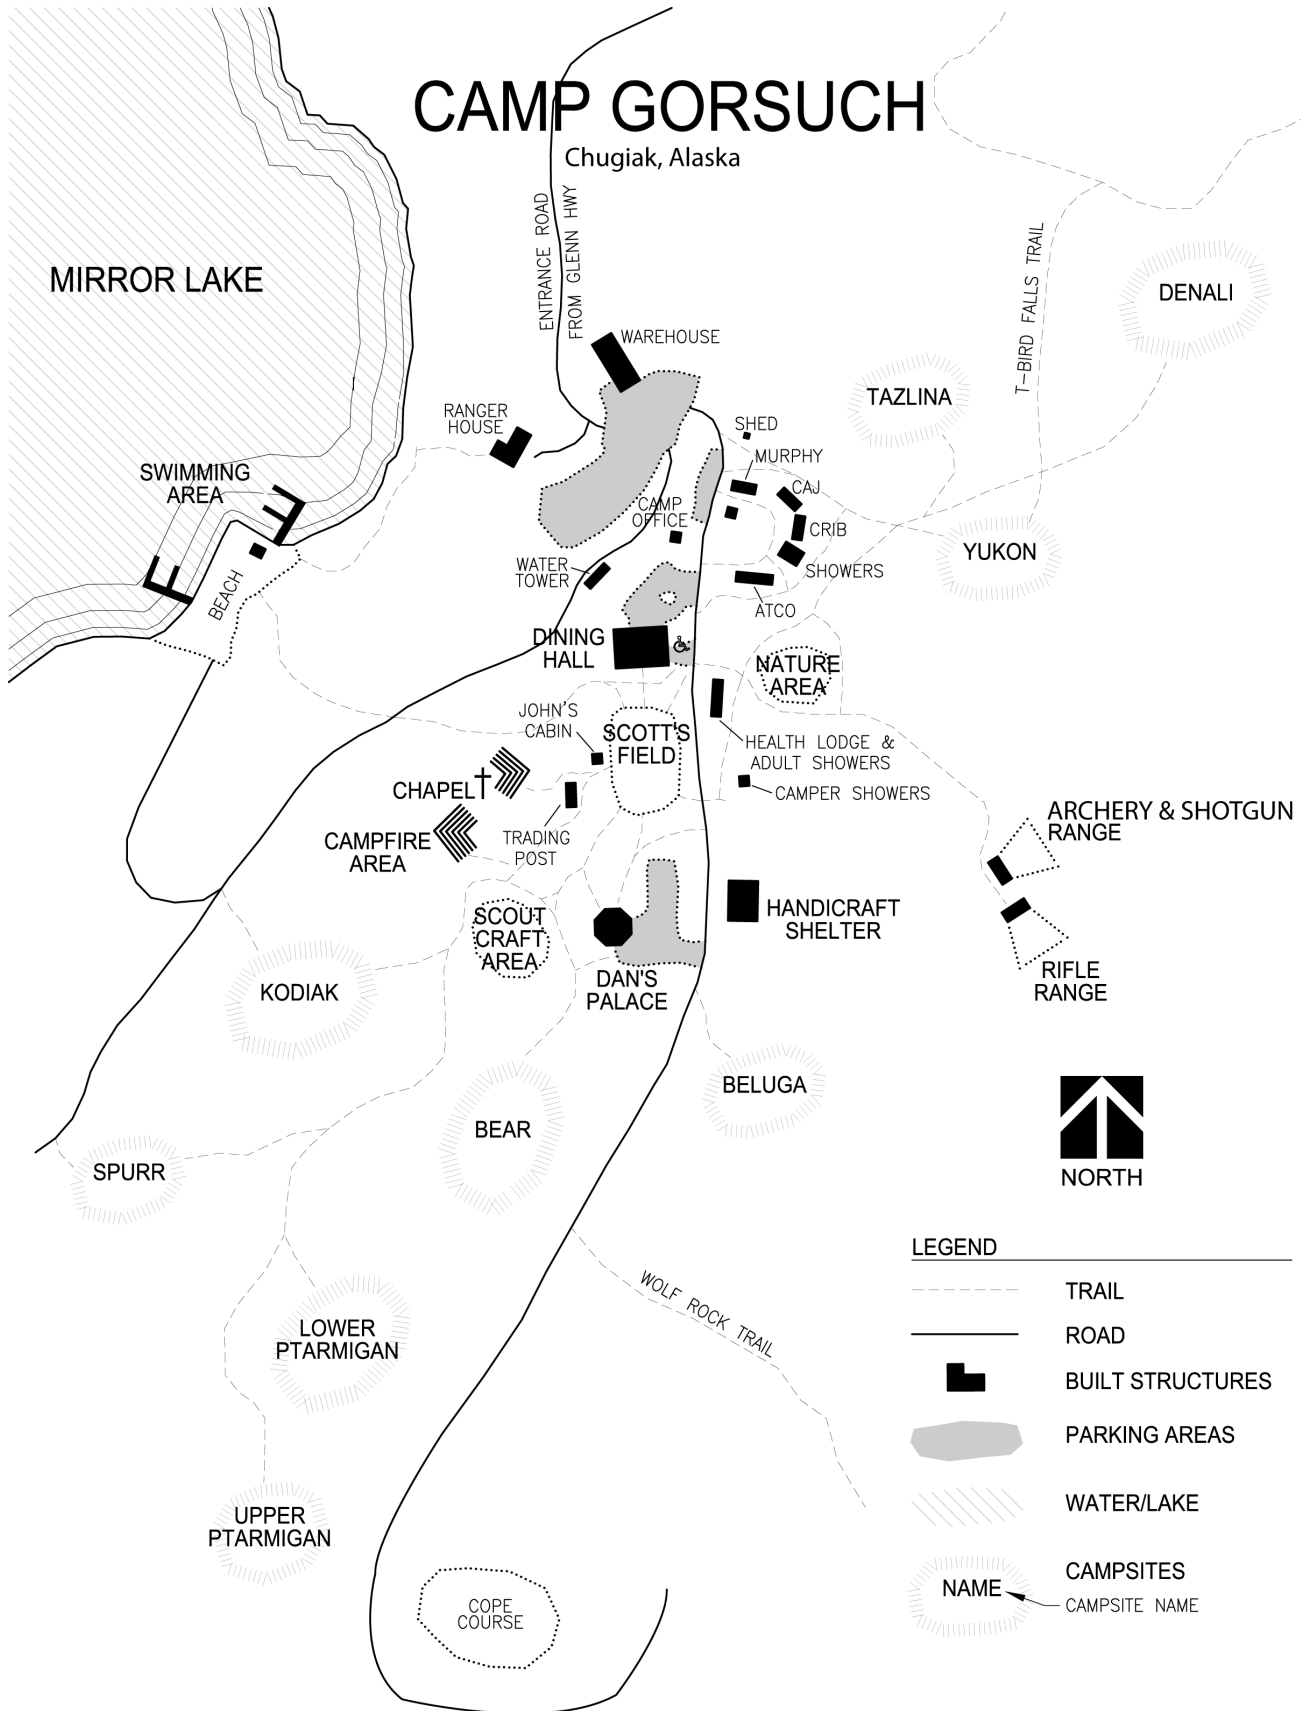

# CAMP GORSUCH

Chugiak, Alaska

LEGEND	
	TRAIL
	ROAD
	BUILT STRUCTURES
	PARKING AREAS
	WATER/LAKE
	CAMPSITES
	NAME CAMPSITE NAME